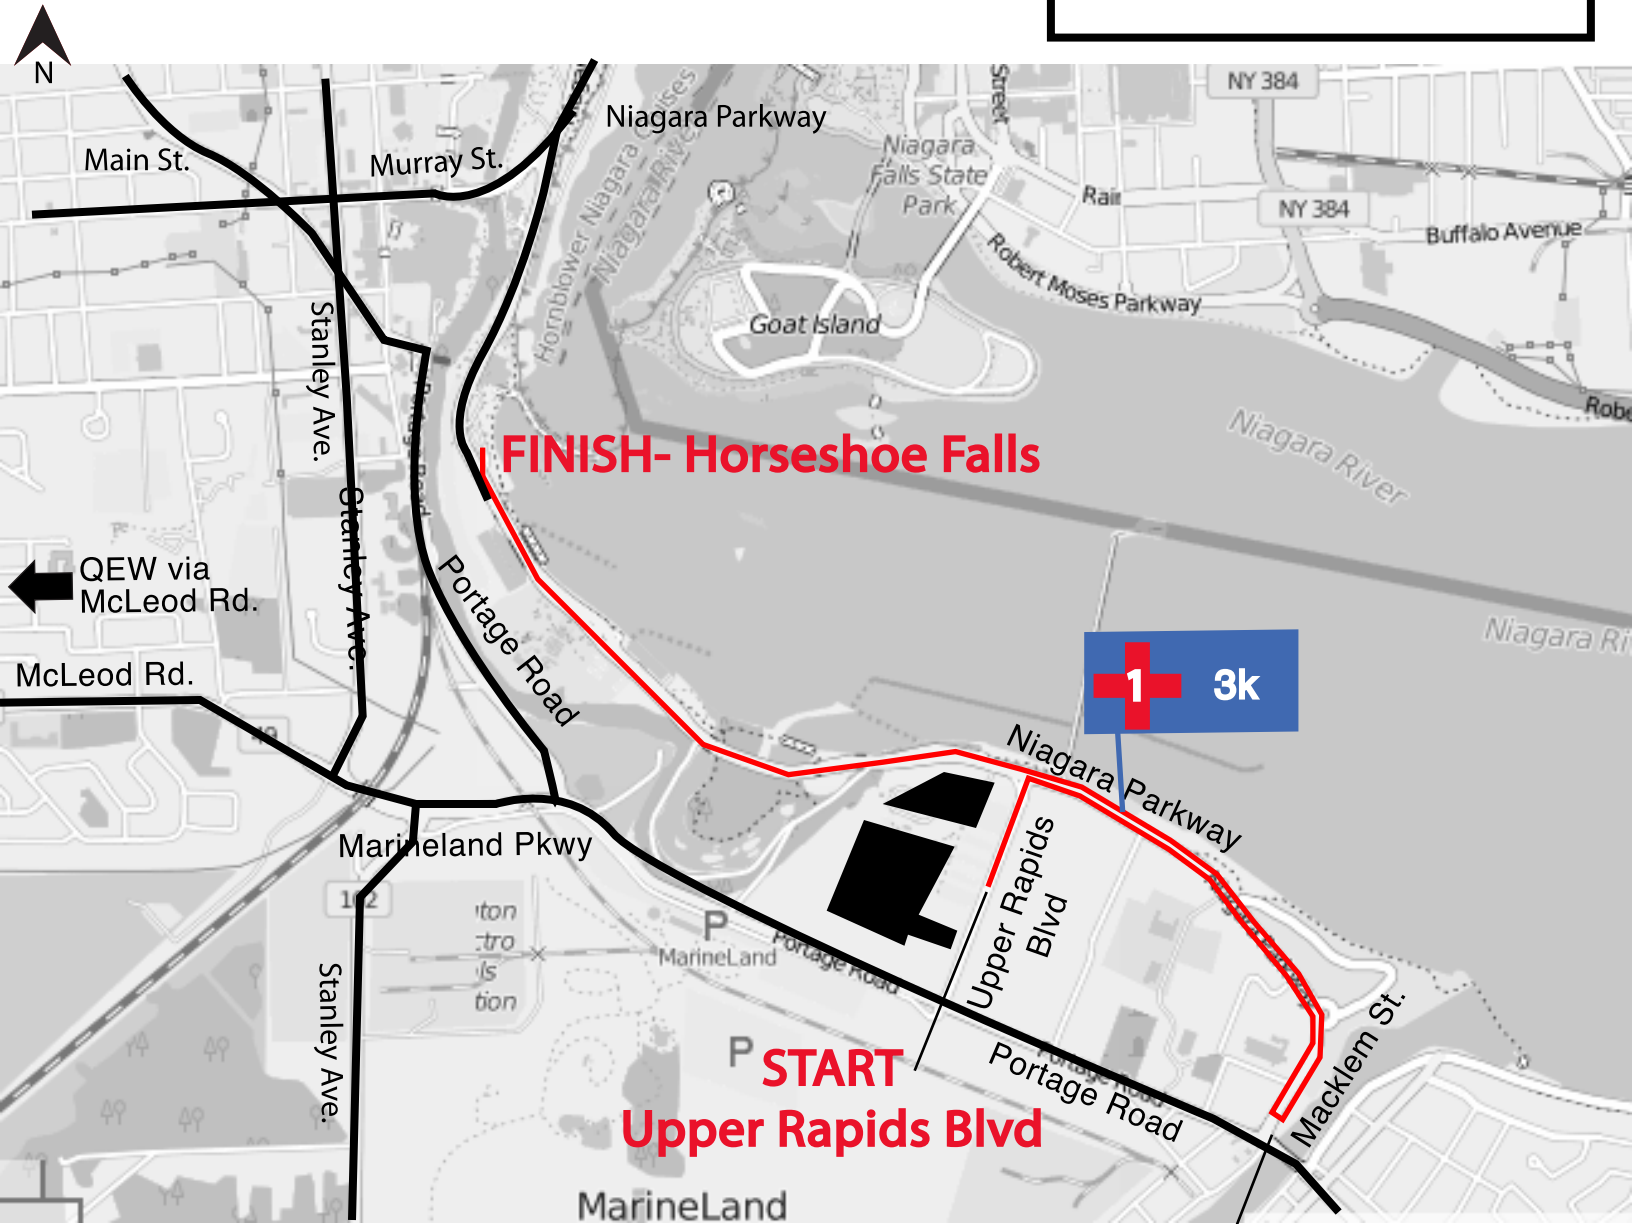

Spectator Parking at Finish Line (User paid)

6650 Niagara Parkway

- QEW to McLeod Rd.
- Left on Stanley Ave
- Right on Murray St.
- Right on Niagara Parkway

Runner directions to Parking at Start of 10k at Upper Rapids Blvd

- QEW to McLeod Rd.
- east on McLeod (toward the Falls)
- McLeod turns into Marineland Parkway
- Right on Portage Road
- turn Left into Upper Rapids Blvd parking

Turn Around
3807 Macklem St.
(by driveway of
Boat House Restaurant)

Your ride from the finish back to the start

Official Hydration Sponsor