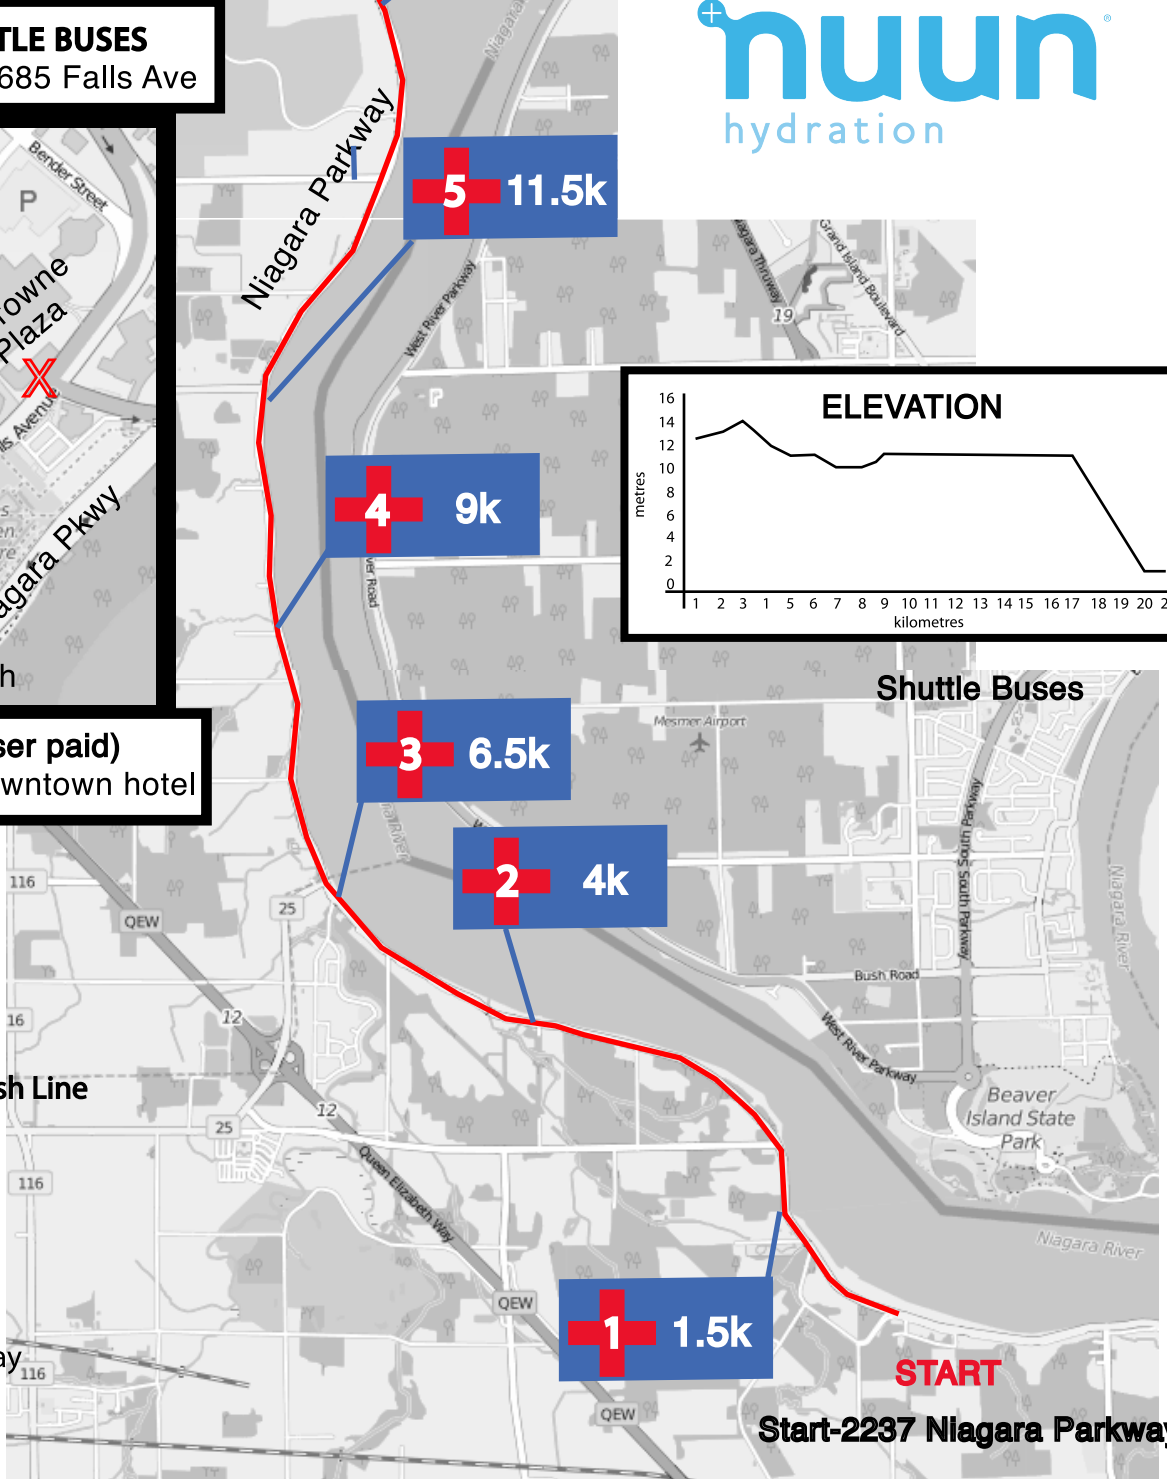

Shuttle Parking - See inset map below left

Official Hydration Sponsor

MANDATORY SHUTTLE BUSES
Crowne Plaza Hotel, 5685 Falls Ave

Runner Parking (user paid)
Crowne Plaza or any downtown hotel

Spectator Parking at Finish Line (User paid)

6650 Niagara Parkway

- QEW to McLeod Rd.
- Left on Stanley Ave
- Right on Murray St.
- Right on Niagara Parkway

Shuttle Buses

Start-2237 Niagara Parkway