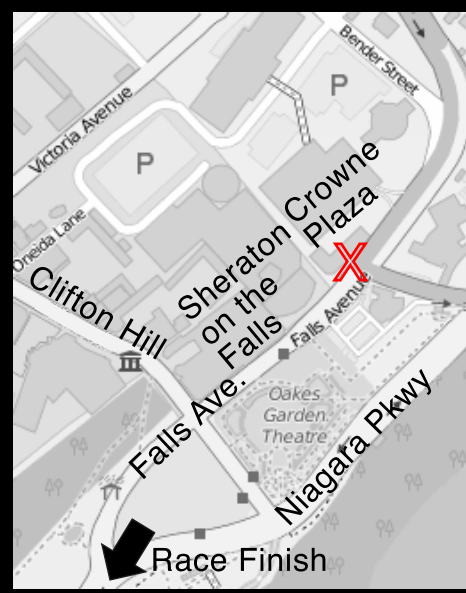

Shuttle Parking - See inset map below left

Official Hydration Sponsor

MANDATORY SHUTTLE BUSES
Crowne Plaza Hotel, 5685 Falls Ave

Runner Parking (user paid)
Crowne Plaza or any downtown hotel

Spectator Parking at Finish Line (User paid)

6650 Niagara Parkway

- QEW to McLeod Rd.
- Left on Stanley Ave
- Right on Murray St.
- Right on Niagara Parkway

Shuttle Buses

Start-2237 Niagara Parkway