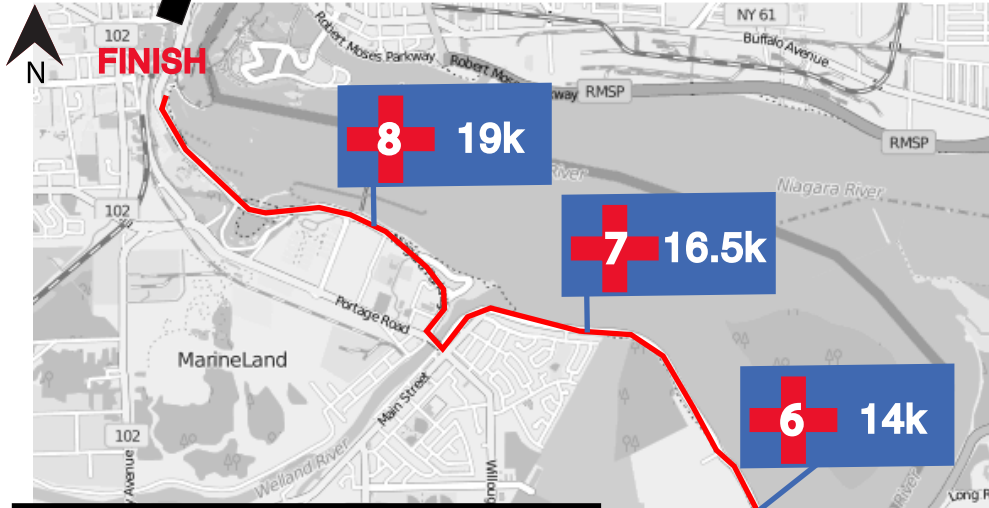

Shuttle Parking - See inset map below left

Official Hydration Sponsor

MANDATORY SHUTTLE BUSES
Crowne Plaza Hotel, 5685 Falls Ave

Runner Parking (user paid)
Crowne Plaza or any downtown hotel

Spectator Parking at Finish Line (User paid)

6650 Niagara Parkway

- QEW to McLeod Rd.
- Left on Stanley Ave
- Right on Murray St.
- Right on Niagara Parkway

Shuttle Buses

Start-2237 Niagara Parkway