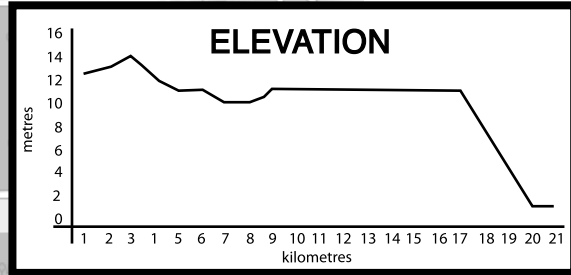

Shuttle Parking - See inset map below left

Official Hydration Sponsor

MANDATORY SHUTTLE BUSES
Crowne Plaza Hotel, 5685 Falls Ave

Runner Parking (user paid)
Crowne Plaza or any downtown hotel

Spectator Parking at Finish Line (User paid)